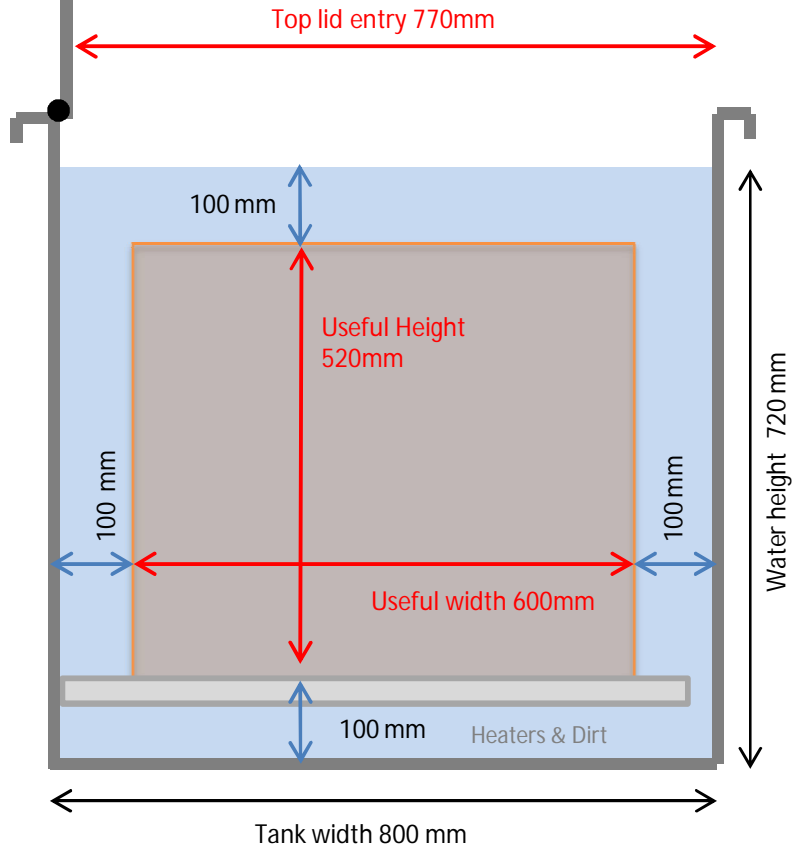

ICM-650E

(No Platform Lift)

Green Label
ULTRATECNO

Side view