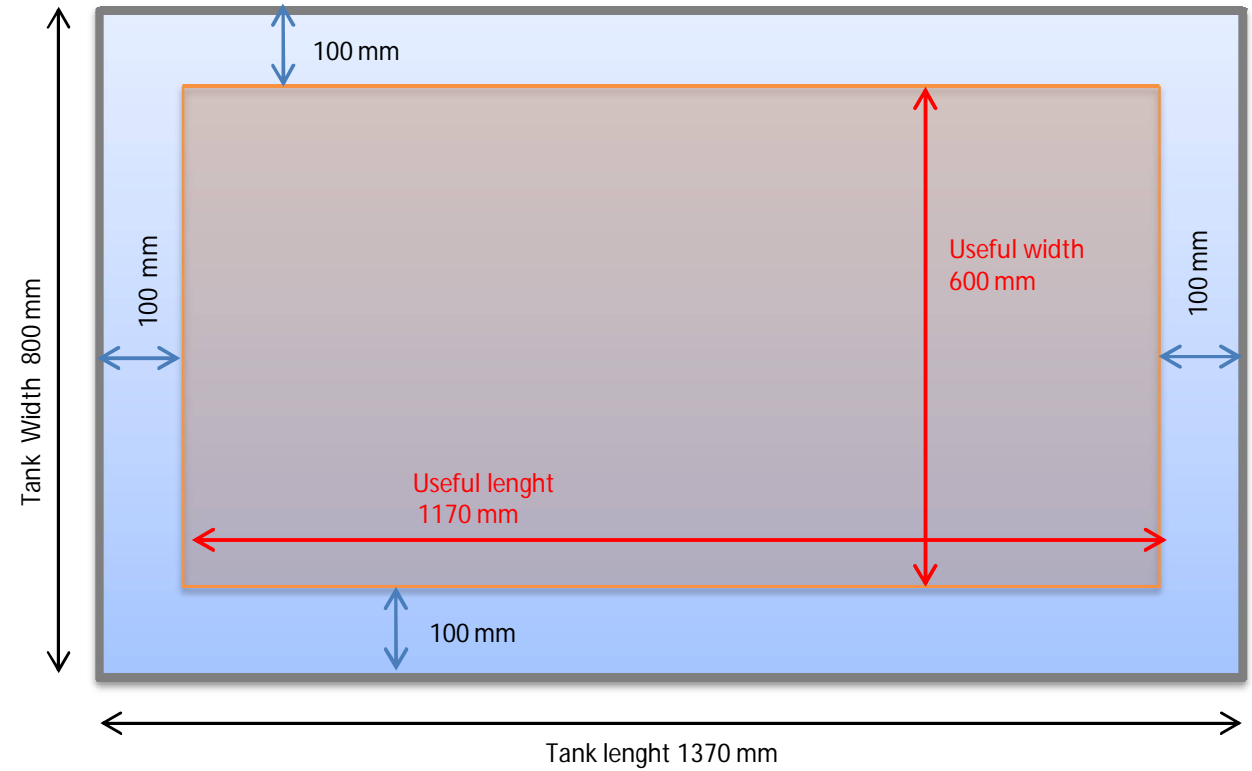

ICM-650E

(No Platform Lift)

Green Label
ULTRATECNO

Side view

Top view