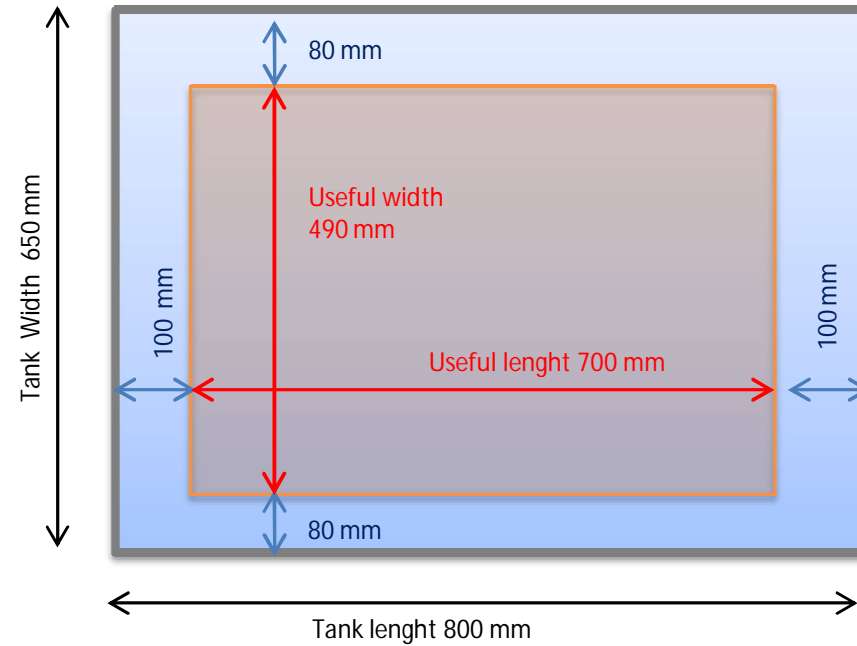

ICM-300E

(No Platform Lift)

Green Label
ULTRATECNO

Water Capacity	426 litres
Ultrasound	28 kHz - 3 kW
Heating Power	7,5 kW
Main Tank Internal Measures	900 x 650 x 645mm
External Measures	1450 x 1030 x 1820 mm
Isolated Top Cover	Yes
Oil Separation (LFS)	Yes
Acoustic Reduction Filter (ARF)	Yes

ICM-300

(No Platform Lift)

Side view

Top view