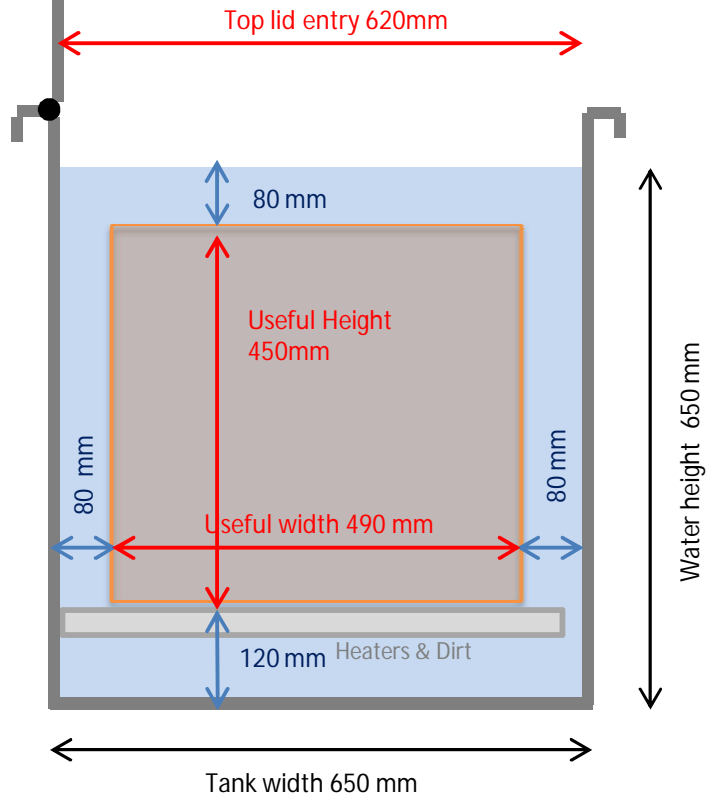

ICM-300E

(No Platform Lift)

Green Label
ULTRATECNO

Water Capacity	426 litres
Ultrasound	28 kHz - 3 kW
Heating Power	7,5 kW
Main Tank Internal Measures	900 x 650 x 645mm
External Measures	1450 x 1030 x 1820 mm
Isolated Top Cover	Yes
Oil Separation (LFS)	Yes
Acoustic Reduction Filter (ARF)	Yes

ICM-300

(No Platform Lift)

Side view

Top view