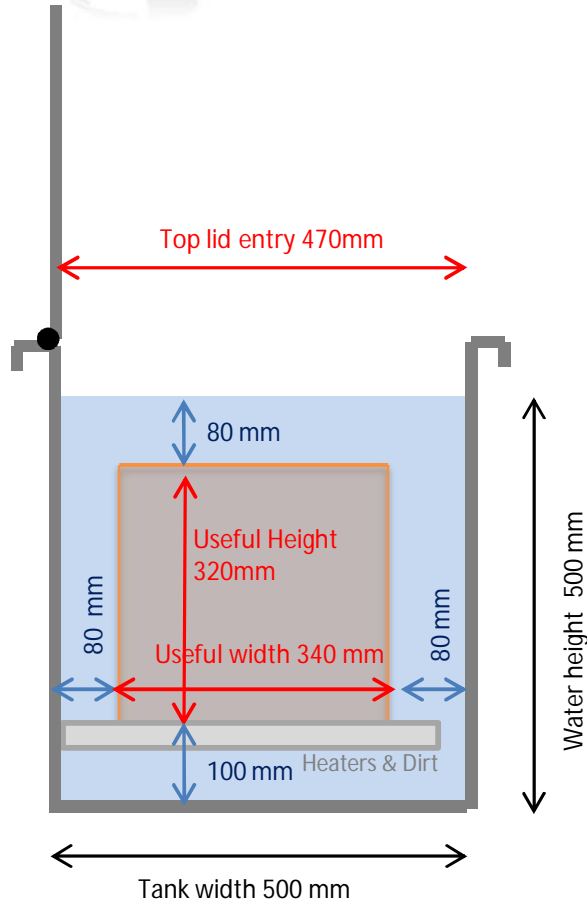

ICM-200

(No Platform Lift)

Green Label
ULTRATECNO

Water Capacity	230 litres
Ultrasound	28 kHz - 2 kW
Heating Power	7,5 kW
Main Tank Internal Measures	800 x 500 x 500 mm
External Measures	1270 x 825 x 1420 mm
Isolated Top Cover	Yes
Oil Separation (LFS)	Yes
Acoustic Reduction Filter (ARF)	Yes

ICM-200

(No Platform Lift)

Side view

Top view