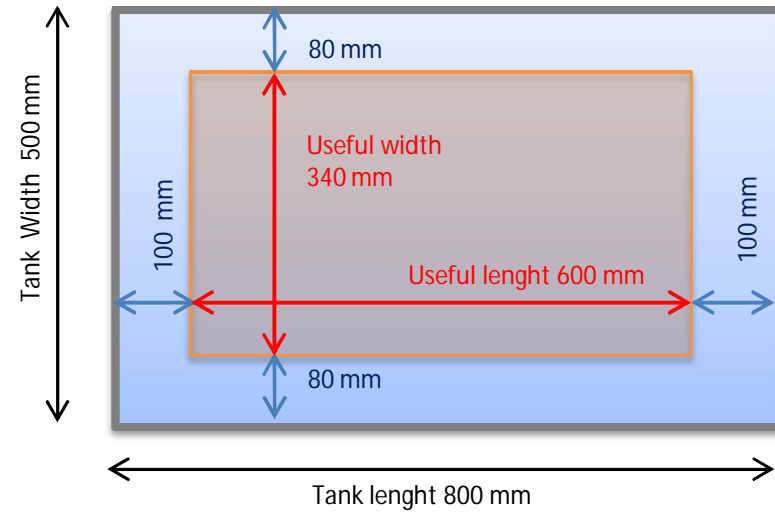

ICM-200

(No Platform Lift)

Green Label
ULTRATECNO

Water Capacity	230 litres
Ultrasound	28 kHz - 2 kW
Heating Power	7,5 kW
Main Tank Internal Measures	800 x 500 x 500 mm
External Measures	1270 x 825 x 1420 mm
Isolated Top Cover	Yes
Oil Separation (LFS)	Yes
Acoustic Reduction Filter (ARF)	Yes

ICM-200

(No Platform Lift)

Side view

Top view