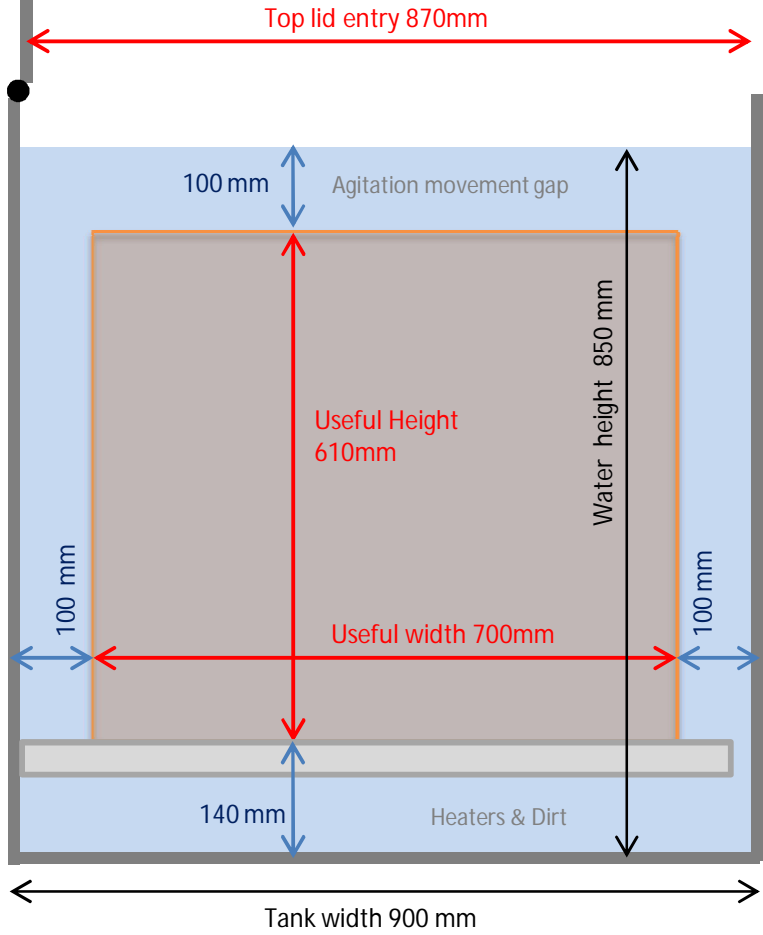

ICM-1000

(No Platform Lift)

Green Label
ULTRATECNO

Side view