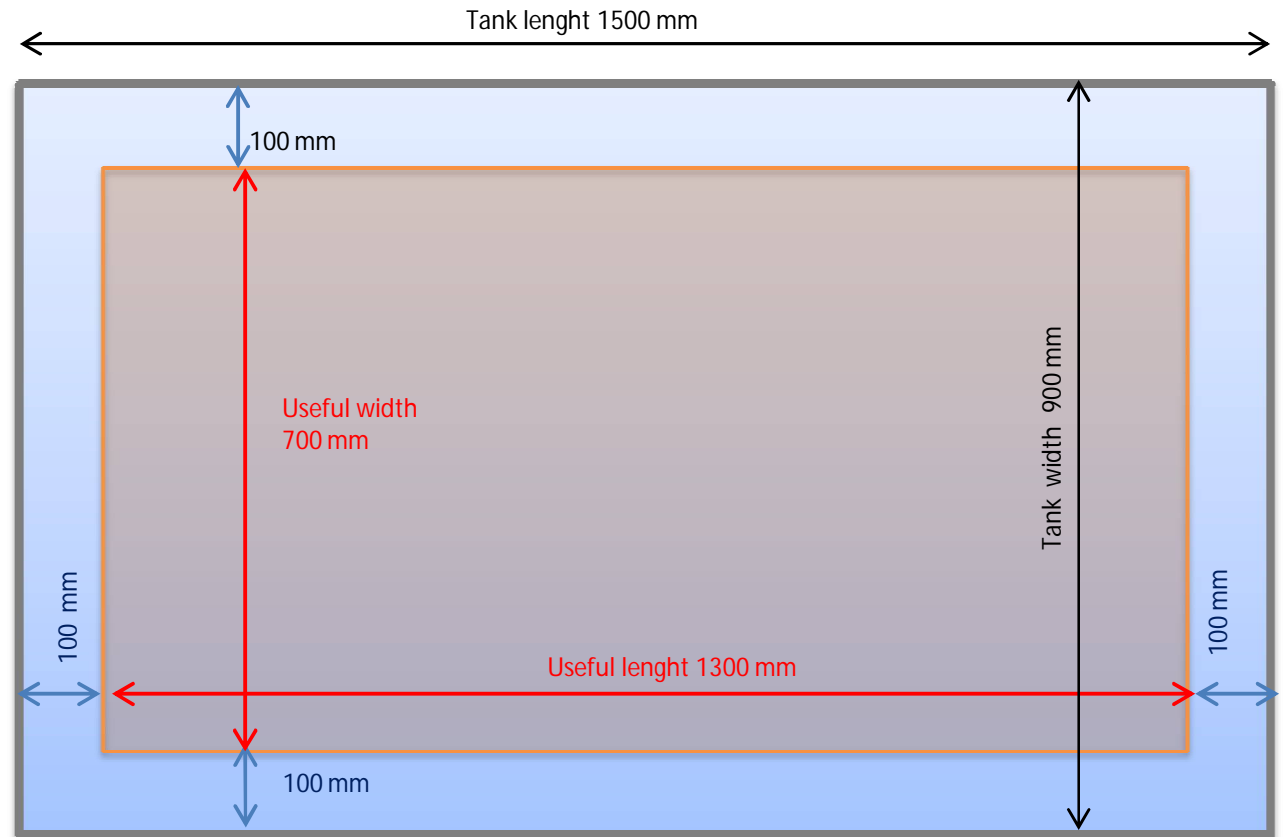

ICM-1000

(No Platform Lift)

Green Label
ULTRATECNO

Side view

Top view